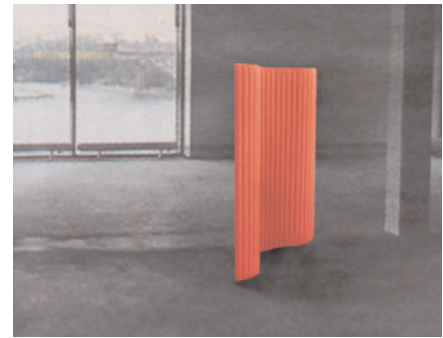

# Wall

Design Lena Bergström

Flexible screen system with sound absorbing wadding,  
covered with felted 100 % wool. Possible to roll up.

Width 1250 mm and height 1450 mm or 1750 mm.

Colour and code 1250x1450 mm: antracit LB133-01,  
mediumgrey LB133-17, silvergrey LB133-02, red LB133-05,  
blue LB133-06.

1250 x 1750 mm: antracit LB233-01, mediumgrey LB233-17,  
silvergrey LB233-02, red LB233-05, blue LB233-06.

LB133-01

LB133-17

LB133-02

LB133-05

LB133-06

**designers eye**

# Wall\_desk

Design Lena Bergström

Flexible screen system for desk, with sound absorbing wadding, covered with felted 100 % wool. Fits to most desks because of its flexibility.

Width 1250 mm and height 600 mm.