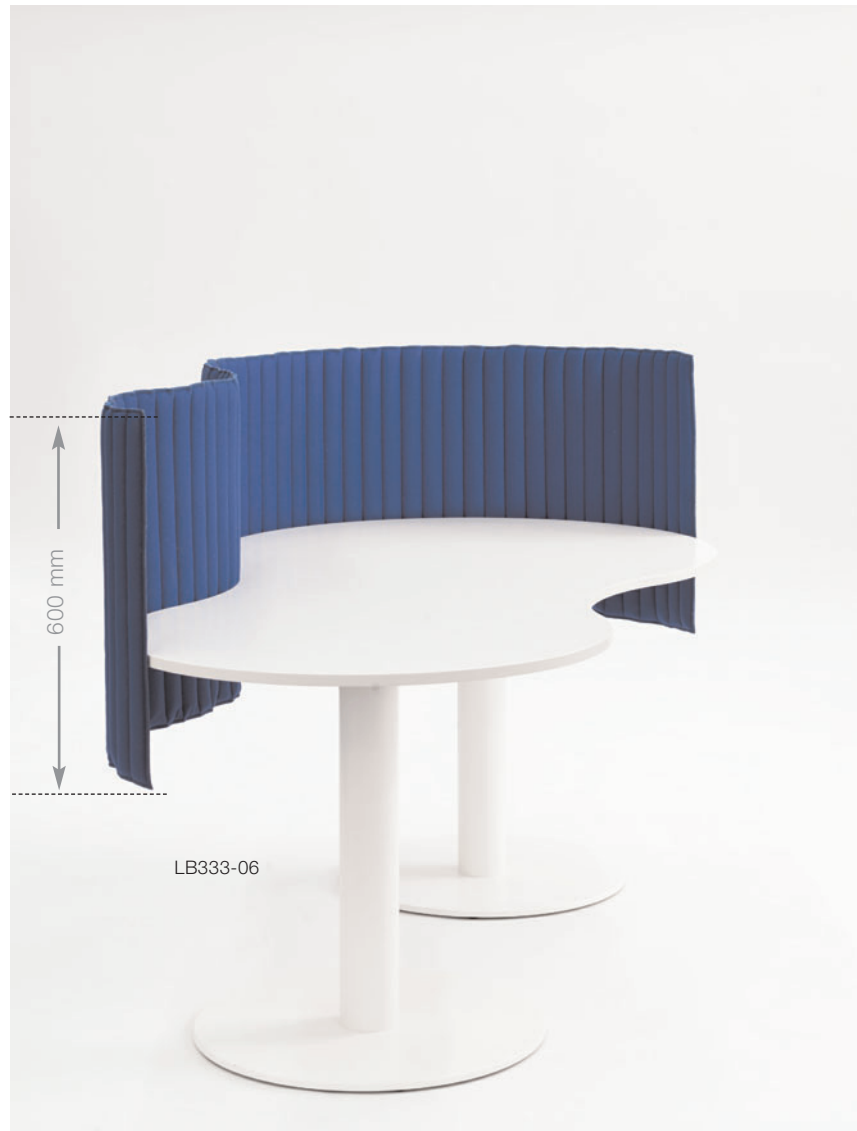

Wall_desk

Design Lena Bergström

Flexible screen system for desk, with sound absorbing wadding, covered with felted 100 % wool. Fits to most desks because of its flexibility.

Width 1250 mm and height 600 mm.

Colour and code: antracit LB333-01, mediumgrey LB333-17, silvergrey LB333-02, red LB333-05, blue LB333-06.

designers eye