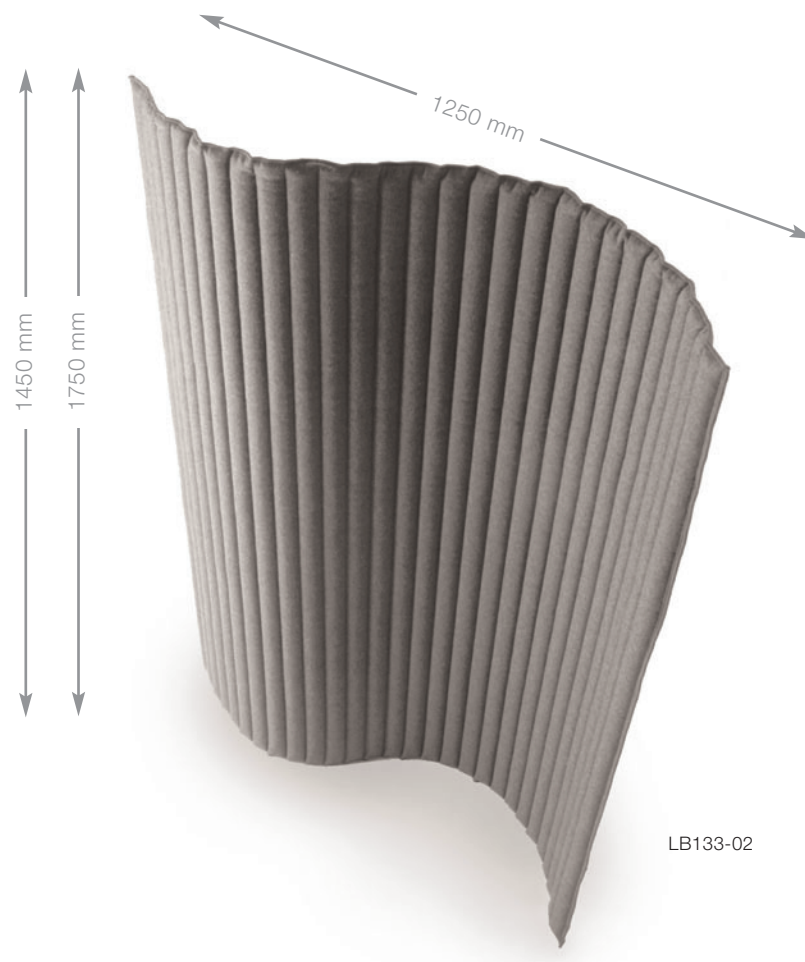

# Wall

Design Lena Bergström

Flexible screen system with sound absorbing wadding,  
covered with felted 100 % wool. Possible to roll up.

Width 1250 mm and height 1450 mm or 1750 mm.

Colour and code 1250x1450 mm: antracit LB133-01,  
mediumgrey LB133-17, silvergrey LB133-02, red LB133-05,  
blue LB133-06.

1250 x 1750 mm: antracit LB233-01, mediumgrey LB233-17,  
silvergrey LB233-02, red LB233-05, blue LB233-06.

LB133-01

LB133-17

LB133-02

LB133-05

LB133-06

**designers eye**

# Wall\_desk

Design Lena Bergström

Flexible screen system for desk, with sound absorbing wadding, covered with felted 100 % wool. Fits to most desks because of its flexibility.

Width 1250 mm and height 600 mm.

# Ocut

Design Lena Bergström

90x260 cm or 90x350 cm room divider in felted 100 % wool. Cutted pattern.

**Colour and code 90x260:** antracit LB135-01, silvergrey LB135-02, mediumgrey LB135-17, offwhite LB135-04, red LB135-05, blue LB135-06, green LB135-08, cyan LB135-16.